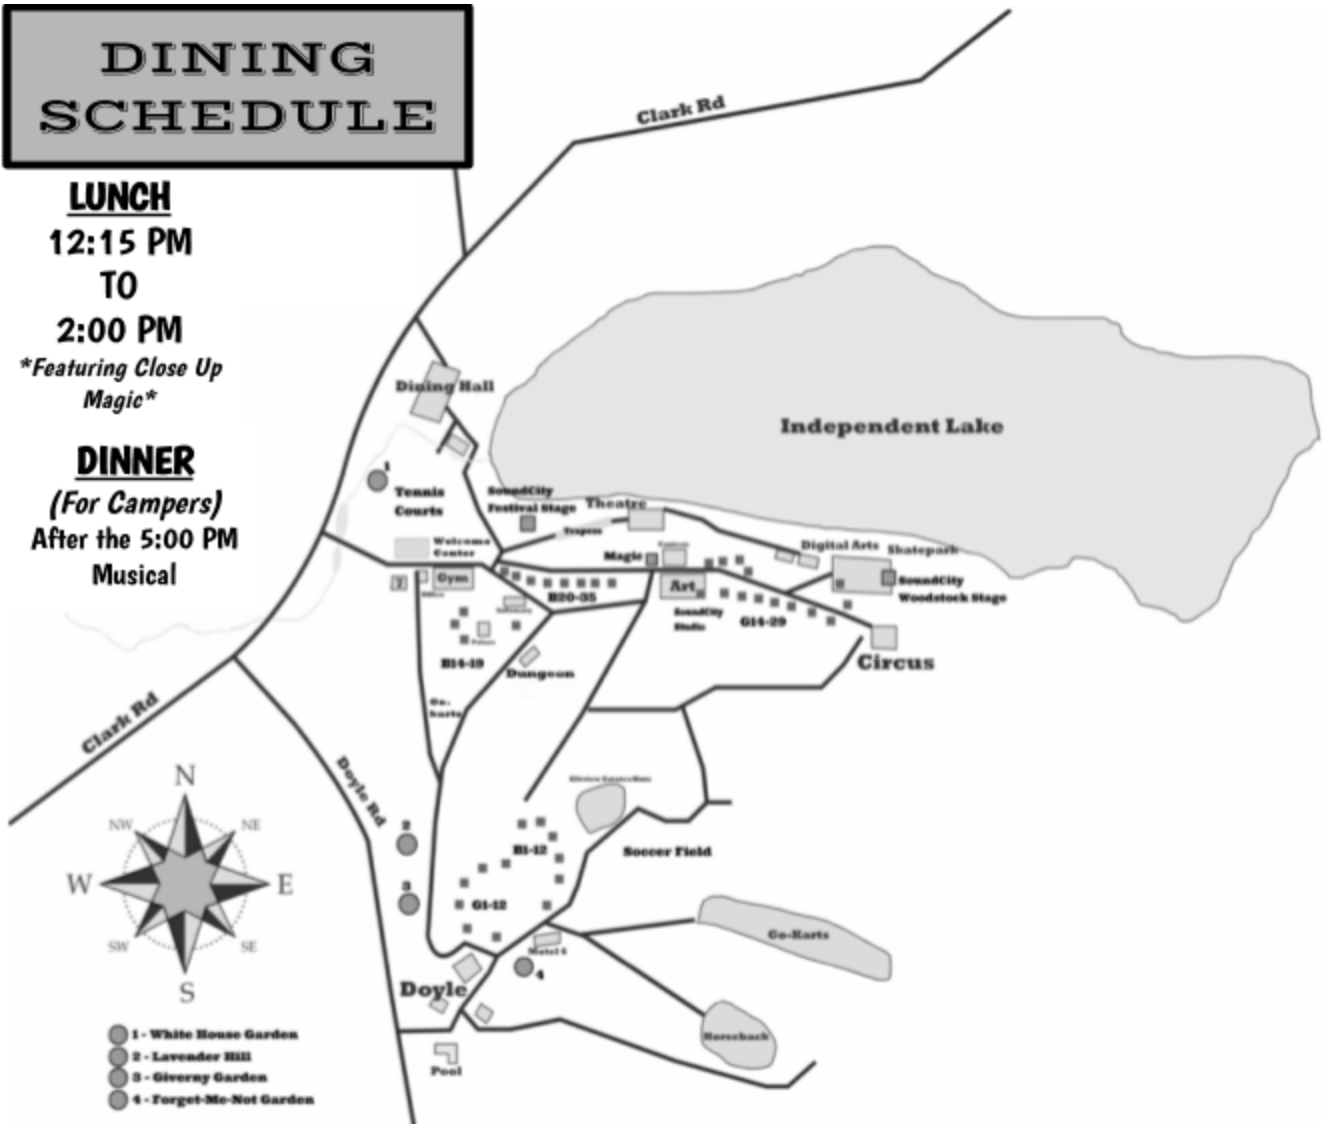

ILC MAP AND DINING

DINING SCHEDULE

LUNCH

12:15 PM

TO

2:00 PM

**Featuring Close Up
Magic**

DINNER

(For Campers)

After the 5:00 PM

Musical

ILC EXHIBITIONS

Art Exhibition (Art Room) 10:00 AM TO 4:00 PM

Tennis Courts 10:00 AM TO 4:00 PM

Digital Arts Exhibition 12:00 PM TO 3:00 PM

Waterfront & Open Pool 12:30 PM TO 2:30 PM

Aerial Adventures

(Indoor Wall) 1:00 PM TO 2:00 PM

(Outdoor Wall) 2:00 PM TO 3:00 PM

Art Gallery (Big Ol' Deck) 2:00 PM TO 3:30 PM